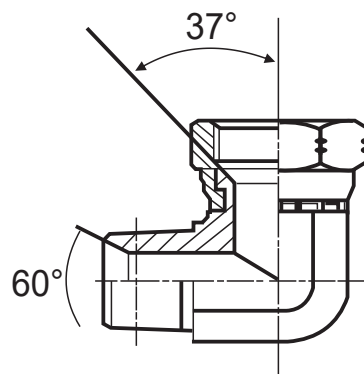

NPT MALE - JIC FEMALE SWIVEL ADAPTOR 90°

ITEMS	DESCRIPTION	NPT MALE	JIC FEMALE
AD46-0606	3/8 NPT MALE - 9/16 JIC FEMALE 90°	3/8 NPT	9/16-18
AD46-0808	1/2 NPT MALE - 3/4 JIC FEMALE 90°	1/2 NPT	3/4-16
AD46-1212	3/4 NPT MALE - 1 1/16 JIC FEMALE 90°	3/4 NPT	1 1/16-12