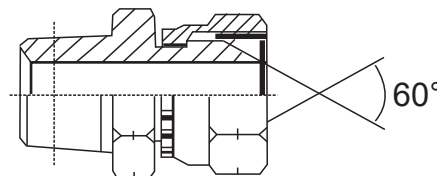

BSPT MALE - BSP FEMALE SWIVEL ADAPTOR

ITEMS	DESCRIPTION	BSPT MALE	BSP FEMALE
AD53-02	1/8 BSPT MALE - 1/8 BSP FEMALE	1/8 BSPT	1/8 BSP
AD53-0204	1/8 BSPT MALE - 1/4 BSP FEMALE	1/8 BSPT	1/4 BSP
AD53-04	1/4 BSPT MALE - 1/4 BSP FEMALE	1/4 BSPT	1/4 BSP
AD53-0406	1/4 BSPT MALE - 3/8 BSP FEMALE	1/4 BSPT	3/8 BSP
AD53-0604	3/8 BSPT MALE - 1/4 BSP FEMALE	3/8 BSPT	1/4 BSP
AD53-06	3/8 BSPT MALE - 3/8 BSP FEMALE	3/8 BSPT	3/8 BSP
AD53-0608	3/8 BSPT MALE - 1/2 BSP FEMALE	3/8 BSPT	1/2 BSP
AD53-0806	1/2 BSPT MALE - 3/8 BSP FEMALE	1/2 BSPT	3/8 BSP
AD53-08	1/2 BSPT MALE - 1/2 BSP FEMALE	1/2 BSPT	1/2 BSP
AD53-0812	1/2 BSPT MALE - 3/4 BSP FEMALE	1/2 BSPT	3/4 BSP
AD53-12	3/4 BSPT MALE - 3/4 BSP FEMALE	3/4 BSPT	3/4 BSP
AD53-1216	3/4 BSPT MALE - 1" BSP FEMALE	3/4 BSPT	1" BSP
AD53-16	1" BSPT MALE - 1" BSP FEMALE	1" BSPT	1" BSP
AD53-20	1 1/4 BSPT MALE - 1 1/4 BSP FEMALE	1 1/4 BSPT	1 1/4 BSP