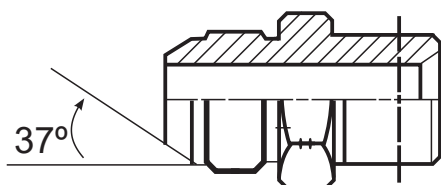

ITEMS	DESCRIPTION	JIC THREAD	NPT THREAD	PRICE
AD21-0402	7/16 JIC MALE - 1/8 NPT MALE	7/16-20	1/8 NPT	8.90
AD21-0404	7/16 JIC MALE - 1/4 NPT MALE	7/16-20	1/4 NPT	9.60
AD21-0406	7/16 JIC MALE - 3/8 NPT MALE	7/16-20	3/8 NPT	14.90
AD21-0408	7/16 JIC MALE - 1/2 NPT MALE	7/16-20	1/2 NPT	20.10
AD21-0502	1/2 JIC MALE - 1/8 NPT MALE	1/2-20	1/8 NPT	12.80
AD21-0504	1/2 JIC MALE - 1/4 NPT MALE	1/2-20	1/4 NPT	13.60
AD21-0506	1/2 JIC MALE - 3/8 NPT MALE	1/2-20	3/8 NPT	19.80
AD21-0602	9/16 JIC MALE - 1/8 NPT MALE	9/16-18	1/8 NPT	13.80
AD21-0604	9/16 JIC MALE - 1/4 NPT MALE	9/16-18	1/4 NPT	12.75
AD21-0606	9/16 JIC MALE - 3/8 NPT MALE	9/16-18	3/8 NPT	12.10
AD21-0608	9/16 JIC MALE - 1/2 NPT MALE	9/16-18	1/2 NPT	18.20
AD21-0612	9/16 JIC MALE - 3/4 NPT MALE	9/16-18	3/4 NPT	43.35
AD21-0804	3/4 JIC MALE - 1/4 NPT MALE	3/4-16	1/4 NPT	17.95
AD21-0806	3/4 JIC MALE - 3/8 NPT MALE	3/4-16	3/8 NPT	15.95
AD21-0808	3/4 JIC MALE - 1/2 NPT MALE	3/4-16	1/2 NPT	17.55
AD21-0812	3/4 JIC MALE - 3/4 NPT MALE	3/4-16	3/4 NPT	28.40
AD21-0816	3/4 JIC MALE - 1" NPT MALE	3/4-16	1" NPT	65.00
AD21-1006	7/8 JIC MALE - 3/8 NPT MALE	7/8-14	3/8 NPT	22.00
AD21-1008	7/8 JIC MALE - 1/2 NPT MALE	7/8-14	1/2 NPT	20.60
AD21-1012	7/8 JIC MALE - 3/4 NPT MALE	7/8-14	3/4 NPT	35.60
AD21-1206	1 1/16 JIC MALE - 3/8 NPT MALE	1 1/16-12	3/8 NPT	40.35
AD21-1208	1 1/16 JIC MALE - 1/2 NPT MALE	1 1/16-12	1/2 NPT	30.85
AD21-1212	1 1/16 JIC MALE - 3/4 NPT MALE	1 1/16-12	3/4 NPT	30.00
AD21-1216	1 1/16 JIC MALE - 1" NPT MALE	1 1/16-12	1" NPT	49.10
AD21-1220	1 1/16 JIC MALE - 1 1/4 NPT MALE	1 1/16-12	1 1/4 NPT	127.35
AD21-1606	1 5/16 JIC MALE - 3/8 NPT MALE	1 5/16-12	3/8 NPT	94.95
AD21-1608	1 5/16 JIC MALE - 1/2 NPT MALE	1 5/16-12	1/2 NPT	71.85
AD21-1612	1 5/16 JIC MALE - 3/4 NPT MALE	1 5/16-12	3/4 NPT	52.00
AD21-1616	1 5/16 JIC MALE - 1" NPT MALE	1 5/16-12	1" NPT	48.80
AD21-1620	1 5/16 JIC MALE - 1 1/4 NPT MALE	1 5/16-12	1 1/4 NPT	103.90
AD21-2012	1 5/8 JIC MALE - 3/4 NPT MALE	1 5/8-12	3/4 NPT	122.80
AD21-2016	1 5/8 JIC MALE - 1" NPT MALE	1 5/8-12	1" NPT	104.50
AD21-2020	1 5/8 JIC MALE - 1 1/4 NPT MALE	1 5/8-12	1 1/4 NPT	93.25
AD21-2024	1 5/8 JIC MALE - 1 1/2 NPT MALE	1 5/8-12	1 1/2 NPT	173.35
AD21-2420	1 7/8 JIC MALE - 1 1/4 NPT MALE	1 7/8-12	1 1/4 NPT	172.55
AD21-2424	1 7/8 JIC MALE - 1 1/2 NPT MALE	1 7/8-12	1 1/2 NPT	134.55
AD21-2432	1 7/8 JIC MALE - 2" NPT MALE	1 7/8-12	2" NPT	287.25
AD21-3224	2 1/2 JIC MALE - 1 1/2 NPT MALE	2 1/2-12	1 1/2 NPT	367.85
AD21-3232	2 1/2 JIC MALE - 2" NPT MALE	2 1/2-12	2" NPT	301.50