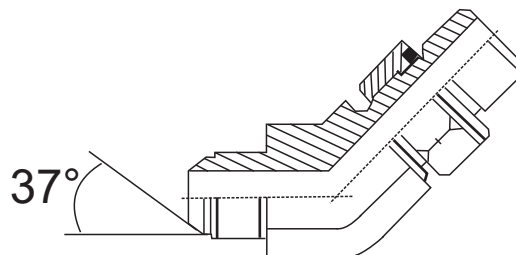

JIC MALE - BSP MALE ADAPTOR 45°

ITEMS	DESCRIPTION	JIC THREAD	BSP THREAD	PRICE
AD19-04-45°	7/16 JIC MALE - 1/4 BSP MALE 45°	7/16-20	1/4 BSP	72.25
AD19-06-45°	9/16 JIC MALE - 3/8 BSP MALE 45°	9/16-18	3/8 BSP	89.25
AD19-08-45°	3/4 JIC MALE - 1/2 BSP MALE 45°	3/4-16	1/2 BSP	115.60
AD19-0806-45°	3/4 JIC MALE - 3/8 BSP MALE 45°	3/4-16	3/8 BSP	107.35
AD19-12-45°	1 1/16 JIC MALE - 3/4 BSP MALE 45°	1 1/16-12	3/4 BSP	151.15
AD19-16-45°	1 5/16 JIC MALE - 1" BSP MALE 45°	1 5/16-12	1" BSP	240.30