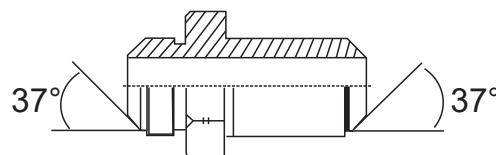

JIC BULKHEAD WITH LOCKNUT

ITEMS	DESCRIPTION	JIC THREAD
AB77-04	7/16 JIC BULKHEAD WITH LOCKNUT	7/16-20
AB77-05	1/2 JIC BULKHEAD WITH LOCKNUT	1/2-20
AB77-06	9/16 JIC BULKHEAD WITH LOCKNUT	9/16-18
AB77-08	3/4 JIC BULKHEAD WITH LOCKNUT	3/4-16
AB77-10	7/8 JIC BULKHEAD WITH LOCKNUT	7/8-14
AB77-12	1 1/16 JIC BULKHEAD WITH LOCKNUT	1 1/16-12
AB77-16	1 5/16 JIC BULKHEAD WITH LOCKNUT	1 5/16-12
AB77-20	1 5/8 JIC BULKHEAD WITH LOCKNUT	1 5/8-12
AB77-24	1 7/8 JIC BULKHEAD WITH LOCKNUT	1 7/8-12
AB77-32	2 1/2 JIC BULKHEAD WITH LOCKNUT	2 1/2-12