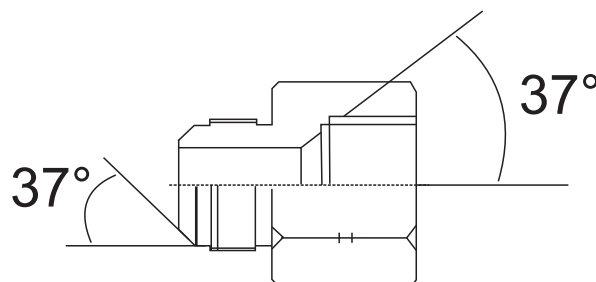

JIC MALE - JIC FEMALE REDUCER

ITEMS	DESCRIPTION	JIC MALE	JIC FEMALE
AR67-0406	7/16 JIC MALE - 9/16 JIC FEMALE	7/16-20	9/16-18
AR67-0408	7/16 JIC MALE - 3/4 JIC FEMALE	7/16-20	3/4-16
AR67-0412	7/16 JIC MALE - 1 1/16 JIC FEMALE	7/16-20	1 1/16-12
AR67-0608	9/16 JIC MALE - 3/4 JIC FEMALE	9/16-18	3/4-16
AR67-0610	9/16 JIC MALE - 7/8 JIC FEMALE	9/16-18	7/8-14
AR67-0612	9/16 JIC MALE - 1 1/16 JIC FEMALE	9/16-18	1 1/16-12
AR67-0810	3/4 JIC MALE - 7/8 JIC FEMALE FIXED	3/4-16	7/8-14
AR67-0812	3/4 JIC MALE - 1 1/16 JIC FEMALE	3/4-16	1 1/16-12
AR67-0816	3/4 JIC MALE - 1 5/16 JIC FEMALE	3/4-16	1 5/16-12
AR67-1012	7/8 JIC MALE - 1 1/16 JIC FEMALE FIXED	7/8-14	1 1/16-12
AR67-1216	1 1/16 JIC MALE - 1 5/16 JIC FEMALE	1 1/16-12	1 5/16-12
AR67-1220	1 1/16 JIC MALE - 1 5/8 JIC FEMALE	1 1/16-12	1 5/8-12
AR67-1620	1 5/16 JIC MALE - 1 5/8 JIC FEMALE	1 5/16-12	1 5/8-12
AR67-2024	1 5/8 JIC MALE - 1 7/8 JIC FEMALE	1 5/8-12	1 7/8-12