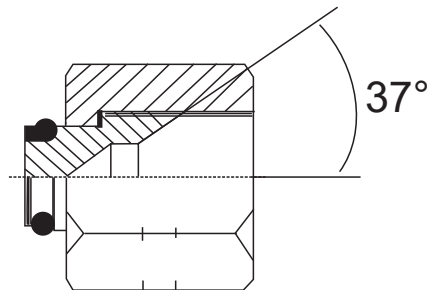

JIC FEMALE SWIVEL CAP

ITEMS	DESCRIPTION	JIC THREAD
AC92-04	7/16 JIC FEMALE SWIVEL CAP	7/16-20
AC92-05	1/2 JIC FEMALE SWIVEL CAP	1/2-20
AC92-06	9/16 JIC FEMALE SWIVEL CAP	9/16-18
AC92-08	3/4 JIC FEMALE SWIVEL CAP	3/4-16
AC92-10	7/8 JIC FEMALE SWIVEL CAP	7/8-14
AC92-12	1 1/16 JIC FEMALE SWIVEL CAP	1 1/16-12
AC92-14	1 3/16 JIC FEMALE SWIVEL CAP	1 3/16-12
AC92-16	1 5/16 JIC FEMALE SWIVEL CAP	1 5/16-12
AC92-20	1 5/8 JIC FEMALE SWIVEL CAP	1 5/8-12
AC92-24	1 7/8 JIC FEMALE SWIVEL CAP	1 7/8-12
AC92-32	2 1/2 JIC FEMALE SWIVEL CAP	2 1/2-12