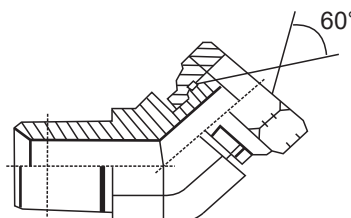

NPT MALE - NPT FEMALE ADAPTOR 45°

ITEMS	DESCRIPTION	NPT MALE	NPT FEMALE
AD48-02	1/8 NPT MALE - 1/8 NPT FEMALE 45°	1/8 NPT	1/8 NPT
AD48-04	1/4 NPT MALE - 1/4 NPT FEMALE 45°	1/4 NPT	1/4 NPT
AD48-06	3/8 NPT MALE - 3/8 NPT FEMALE 45°	3/8 NPT	3/8 NPT
AD48-08	1/2 NPT MALE - 1/2 NPT FEMALE 45°	1/2 NPT	1/2 NPT
AD48-12	3/4 NPT MALE - 3/4 NPT FEMALE 45°	3/4 NPT	3/4 NPT
AD48-16	1" NPT MALE - 1" NPT FEMALE 45°	1" NPT	1" NPT
AD48-20	1 1/4 NPT MALE - 1 1/4 NPT FEMALE 45°	1 1/4 NPT	1 1/4 NPT