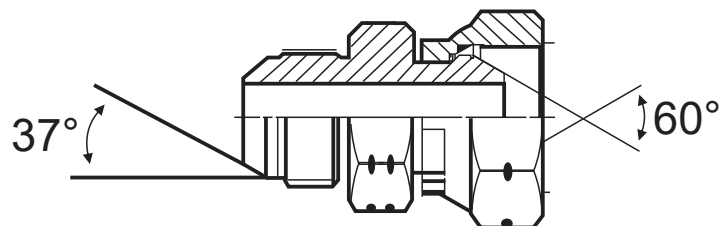

JIC MALE - BSP FEMALE SWIVEL ADAPTORS

ITEMS	DESCRIPTION	JIC MALE	BSP FEMALE
AD44-0606	9/16 JIC MALE - 3/8 BSP FEMALE	9/16-18	3/8 BSP
AD44-0808	3/4 JIC MALE - 1/2 BSP FEMALE	3/4-16	1/2 BSP
AD44-1212	1 1/16 JIC MALE - 3/4 BSP FEMALE	1 1/16-12	3/4 BSP
AD44-1616	1 5/16 JIC MALE - 1" BSP FEMALE	1 5/16-12	1" BSP