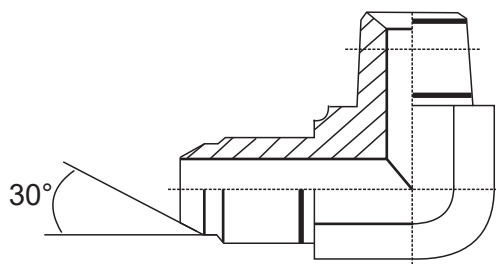

KOMATSU MALE - BSPT MALE ADAPTOR 90°

ITEMS	DESCRIPTION	METRIC THREAD	BSPT THREAD
AD30-1402-90°	14X1.5 KOMATSU - 1/8 BSPT MALE 90°	14X1.5	1/8 BSPT