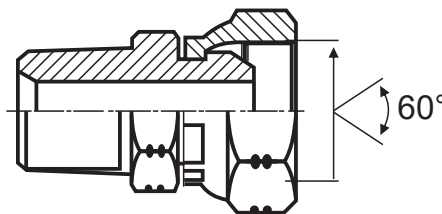

NPT MALE - NPT FEMALE SWIVEL ADAPTOR

ITEMS	DESCRIPTION	NPT MALE	NPT FEMALE
AD47-02	1/8 NPT MALE - 1/8 NPT FEMALE	1/8 NPT	1/8 NPT
AD47-0204	1/8 NPT MALE - 1/4 NPT FEMALE	1/8 NPT	1/4 NPT
AD47-04	1/4 NPT MALE - 1/4 NPT FEMALE	1/4 NPT	1/4 NPT
AD47-0406	1/4 NPT MALE - 3/8 NPT FEMALE	1/4 NPT	3/8 NPT
AD47-0408	1/4 NPT MALE - 1/2 NPT FEMALE	1/4 NPT	1/2 NPT
AD47-0604	3/8 NPT MALE - 1/4 NPT FEMALE	3/8 NPT	1/4 NPT
AD47-06	3/8 NPT MALE - 3/8 NPT FEMALE	3/8 NPT	3/8 NPT
AD47-0608	3/8 NPT MALE - 1/2 NPT FEMALE	3/8 NPT	1/2 NPT
AD47-0806	1/2 NPT MALE - 3/8 NPT FEMALE	1/2 NPT	3/8 NPT
AD47-0812	1/2 NPT MALE - 3/4 NPT FEMALE	1/2 NPT	3/4 NPT
AD47-08	1/2 NPT MALE - 1/2 NPT FEMALE	1/2 NPT	1/2 NPT
AD47-1208	3/4 NPT MALE - 1/2 NPT FEMALE	3/4 NPT	1/2 NPT
AD47-12	3/4 NPT MALE - 3/4 NPT FEMALE	3/4 NPT	3/4 NPT
AD47-1216	3/4 NPT MALE - 1" NPT FEMALE	3/4 NPT	1" NPT
AD47-1612	1" NPT MALE - 3/4 NPT FEMALE	1" NPT	3/4 NPT
AD47-16	1" NPT MALE - 1" NPT FEMALE	1" NPT	1" NPT
AD47-20	1 1/4 NPT MALE - 1 1/4 NPT FEMALE	1 1/4 NPT	1 1/4 NPT
AD47-24	1 1/2 NPT MALE - 1 1/2 NPT FEMALE	1 1/2 NPT	1 1/2 NPT
AD47-32	2" NPT MALE - 2" NPT FEMALE	2" NPT	2" NPT