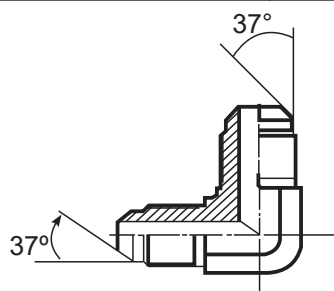

JIC MALE - JIC MALE 90° ADAPTOR

ITEMS	DESCRIPTION	JIC THREAD	JIC THREAD
AD16-04	7/16 JIC MALE - 7/16 JIC MALE 90°	7/16-20	7/16-20
AD16-05	1/2 JIC MALE - 1/2 JIC MALE 90°	1/2-20	1/2-20
AD16-06	9/16 JIC MALE - 9/16 JIC MALE 90°	9/16-18	9/16-18
AD16-08	3/4 JIC MALE - 3/4 JIC MALE 90°	3/4-16	3/4-16
AD16-10	7/8 JIC MALE - 7/8 JIC MALE 90°	7/8-14	7/8-14
AD16-12	1 1/16 JIC MALE - 1 1/16 JIC MALE 90°	1 1/16-12	1 1/16-12
AD16-16	1 5/16 JIC MALE - 1 5/16 JIC MALE 90°	1 5/16-12	1 5/16-12
AD16-20	1 5/8 JIC MALE - 1 5/8 JIC MALE 90°	1 5/8-12	1 5/8-12