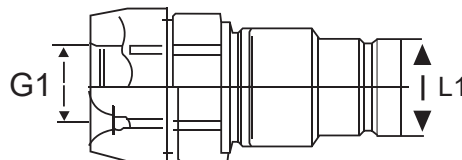

ITEMS	DESCRIPTION	G1	L1
FFH04-1/4 GAS-M	1/4 PROBE	1/4 BSP	16.1MM
FFH06-3/8 GAS-M	3/8 PROBE	3/8 BSP	19.8MM
FFH08-1/2 GAS-M	1/2 PROBE	1/2 BSP	24.5MM
FFH12-3/4 GAS-M	3/4 PROBE	3/4 BSP	30.0MM