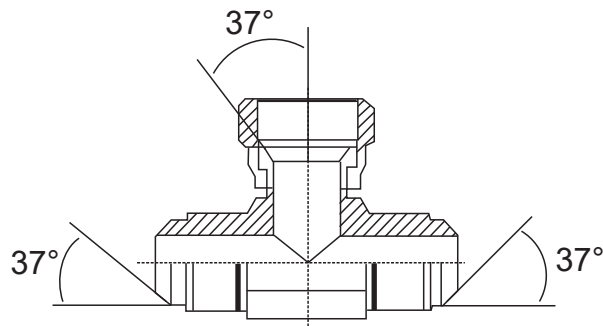

JIC MALE - JIC FEMALE BRANCH TEE

ITEMS	DESCRIPTION	JIC MALE	JIC FEMALE ON BRANCH
AT100-04	7/16 JIC MALE - 7/16 JIC FEMALE ON BRANCH	7/16-20	7/16-20
AT100-05	1/2 JIC MALE - 1/2 JIC FEMALE ON BRANCH	1/2-20	1/2-20
AT100-06	9/16 JIC MALE - 9/16 JIC FEMALE ON BRANCH	9/16-18	9/16-18
AT100-08	3/4 JIC MALE - 3/4 JIC FEMALE ON BRANCH	3/4-16	3/4-16
AT100-10	7/8 JIC MALE - 7/8 JIC FEMALE ON BRANCH	7/8-14	7/8-14
AT100-12	1 1/16 JIC MALE - 1 1/16 JIC FEMALE ON BRANCH	1 1/16-12	1 1/16-12
AT100-16	1 5/16 JIC MALE - 1 5/16 JIC FEMALE ON BRANCH	1 5/16-12	1 5/16-12
AT100-20	1 5/8 JIC MALE - 1 5/8 JIC FEMALE ON BRANCH	1 5/8-12	1 5/8-12
AT100-24	1 7/8 JIC MALE - 1 7/8 JIC FEMALE ON BRANCH	1 7/8-12	1 7/8-12