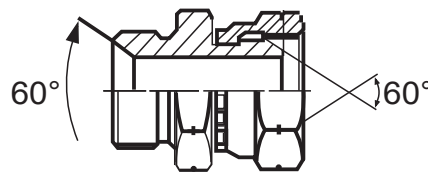

BSP MALE - BSP FEMALE SWIVEL ADAPTOR

ITEMS	DESCRIPTION	BSP MALE	BSP FEMALE
AD37-0204	1/8 BSP MALE - 1/4 BSP FEMALE	1/8 BSP	1/4 BSP
AD37-04	1/4 BSP MALE - 1/4 BSP FEMALE	1/4 BSP	1/4 BSP
AD37-0406	1/4 BSP MALE - 3/8 BSP FEMALE	1/4 BSP	3/8 BSP
AD37-06	3/8 BSP MALE - 3/8 BSP FEMALE	3/8 BSP	3/8 BSP
AD37-0608	3/8 BSP MALE - 1/2 BSP FEMALE	3/8 BSP	1/2 BSP
AD37-0806	1/2 BSP MALE - 3/8 BSP FEMALE	1/2 BSP	3/8 BSP
AD37-08	1/2 BSP MALE - 1/2 BSP FEMALE	1/2 BSP	1/2 BSP
AD37-0812	1/2 BSP MALE - 3/4 BSP FEMALE	1/2 BSP	3/4 BSP
AD37-12	3/4 BSP MALE - 3/4 BSP FEMALE	3/4 BSP	3/4 BSP
AD37-1216	3/4 BSP MALE - 1" BSP FEMALE	3/4 BSP	1" BSP
AD37-16	1" BSP MALE - 1" BSP FEMALE	1" BSP	1" BSP