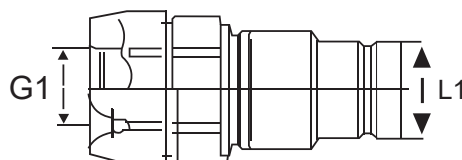

ITEMS	DESCRIPTION	G1	L1
FM1004	1/4 PROBE	1/4 BSP	16.1MM
FM1006	3/8 PROBE	3/8 BSP	19.8MM
FM1008	1/2 PROBE	1/2 BSP	24.5MM
FM1012	3/4 PROBE	3/4 BSP	27.0MM
FM1016	1" PROBE	1" BSP	30.0MM
FM1020	1 1/4 PROBE	1 1/4 BSP	36.0MM