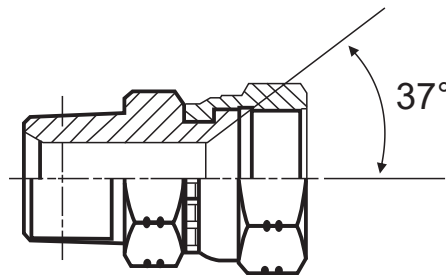

NPT MALE - JIC FEMALE SWIVEL ADAPTOR

ITEMS	DESCRIPTION	NPT MALE	JIC FEMALE
AD45-0404	1/4 NPT MALE - 7/16 JIC FEMALE	1/4 NPT	7/16-20
AD45-0405	1/4 NPT MALE - 1/2 JIC FEMALE	1/4 NPT	1/2-20
AD45-0406	1/4 NPT MALE - 9/16 JIC FEMALE	1/4 NPT	9/16-18
AD45-0606	3/8 NPT MALE - 9/16 JIC FEMALE	3/8 NPT	9/16-18
AD45-0608	3/8 NPT MALE - 3/4 JIC FEMALE	3/8 NPT	3/4-16
AD45-0610	3/8 NPT MALE - 7/8 JIC FEMALE	3/8 NPT	7/8-14
AD45-0806	1/2 NPT MALE - 9/16 JIC FEMALE	1/2 NPT	9/16-18
AD45-0808	1/2 NPT MALE - 3/4 JIC FEMALE	1/2 NPT	3/4-16
AD45-0810	1/2 NPT MALE - 7/8 JIC FEMALE	1/2 NPT	7/8-14
AD45-0812	1/2 NPT MALE - 1 1/16 JIC FEMALE	1/2 NPT	1 1/16-12
AD45-1212	3/4 NPT MALE - 1 1/16 JIC FEMALE	3/4 NPT	1 1/16-12
AD45-1616	1" NPT MALE - 1 5/16 JIC FEMALE	1" NPT	1 5/16-12
AD45-2020	1 1/4 NPT MALE - 1 5/8 JIC FEMALE	1 1/4 NPT	1 5/8-12
AD45-2424	1 1/2 NPT MALE - 1 7/8 JIC FEMALE	1 1/2 NPT	1 7/8-12