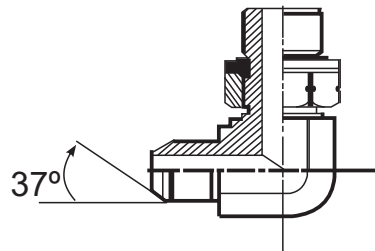

ITEMS	DESCRIPTION	JIC THREAD	BSP THREAD	PRICE
AD19-0402	7/16 JIC MALE - 1/8 BSP MALE 90°	7/16-20	1/8 BSP	74.30
AD19-0404	7/16 JIC MALE - 1/4 BSP MALE 90°	7/16-20	1/4 BSP	61.65
AD19-0406	7/16 JIC MALE - 3/8 BSP MALE 90°	7/16-20	3/8 BSP	103.20
AD19-0604	9/16 JIC MALE - 1/4 BSP MALE 90°	9/16-18	1/4 BSP	78.85
AD19-0606	9/16 JIC MALE - 3/8 BSP MALE 90°	9/16-18	3/8 BSP	80.90
AD19-0608	9/16 JIC MALE - 1/2 BSP MALE 90°	9/16-18	1/2 BSP	123.85
AD19-0804	3/4 JIC MALE - 1/4 BSP MALE 90°	3/4-16	1/4 BSP	99.10
AD19-0806	3/4 JIC MALE - 3/8 BSP MALE 90°	3/4-16	3/8 BSP	83.35
AD19-0808	3/4 JIC MALE - 1/2 BSP MALE 90°	3/4-16	1/2 BSP	92.30
AD19-0810	3/4 JIC MALE - 5/8 BSP MALE 90°	3/4-16	5/8 BSP	145.65
AD19-0812	3/4 JIC MALE - 3/4 BSP MALE 90°	3/4-16	3/4 BSP	175.45
AD19-1006	7/8 JIC MALE - 3/8 BSP MALE 90°	7/8-14	3/8 BSP	147.25
AD19-1008	7/8 JIC MALE - 1/2 BSP MALE 90°	7/8-14	1/2 BSP	147.25
AD19-1012	7/8 JIC MALE - 3/4 BSP MALE 90°	7/8-14	3/4 BSP	169.25
AD19-1208	1 1/16 JIC MALE - 1/2 BSP MALE 90°	1 1/16-12	1/2 BSP	147.40
AD19-1212	1 1/16 JIC MALE - 3/4 BSP MALE 90°	1 1/16-12	3/4 BSP	140.90
AD19-1216	1 1/16 JIC MALE - 1" BSP MALE 90°	1 1/16-12	1" BSP	268.30
AD19-1612	1 5/16 JIC MALE - 3/4 BSP MALE 90°	1 5/16-12	3/4 BSP	247.65
AD19-1616	1 5/16 JIC MALE - 1" BSP MALE 90°	1 5/16-12	1" BSP	224.30
AD19-1620	1 5/16 JIC MALE - 1 1/4 BSP MALE 90°	1 5/16-12	1 1/4 BSP	507.75
AD19-2016	1 5/8 JIC MALE - 1" BSP MALE 90°	1 5/8-12	1" BSP	499.95
AD19-2020	1 5/8 JIC MALE - 1 1/4 BSP MALE 90°	1 5/8-12	1 1/4 BSP	516.20
AD19-2424	1 7/8 JIC MALE - 1 1/2 BSP MALE 90°	1 7/8-12	1 1/2 BSP	722.40