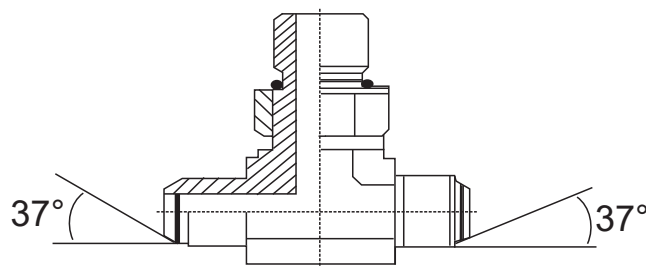

JIC MALE - SAE MALE ON BRANCH TEE

ITEMS	DESCRIPTION	JIC MALE	SAE MALE ON BRANCH
AT97-040404	7/16 JIC MALE - 7/16 SAE MALE ON BRANCH	7/16-20	7/16-20
AT97-050505	1/2 JIC MALE - 1/2 SAE MALE ON BRANCH	1/2-20	1/2-20
AT97-060606	9/16 JIC MALE - 9/16 SAE MALE ON BRANCH	9/16-18	9/16-18
AT97-080808	3/4 JIC MALE - 3/4 SAE MALE ON BRANCH	3/4-16	3/4-16
AT97-101010	7/8 JIC MALE - 7/8 SAE MALE ON BRANCH	7/8-14	7/8-14
AT97-121212	1 1/16 JIC MALE - 1 1/16 SAE MALE ON BRANCH	1 1/16-12	1 1/16-12
AT97-161616	1 5/16 JIC MALE - 1 5/16 SAE MALE ON BRANCH	1 5/16-12	1 5/16-12
AT97-202020	1 5/8 JIC MALE - 1 5/8 SAE MALE ON BRANCH	1 5/8-12	1 5/8-12