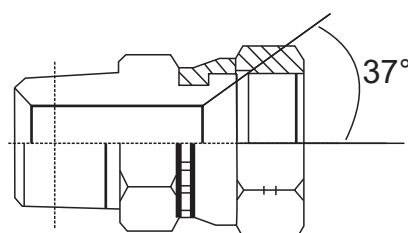

BSPT MALE - JIC FEMALE SWIVEL ADAPTOR

ITEMS	DESCRIPTION	BSPT MALE	JIC FEMALE
AD56-0204	1/8 BSPT MALE - 7/16 JIC FEMALE	1/8 BSPT	7/16-20
AD56-0406	1/4 BSPT MALE - 9/16 JIC FEMALE	1/4 BSPT	9/16-18
AD56-0606	3/8 BSPT MALE - 9/16 JIC FEMALE	3/8 BSPT	9/16-18
AD56-0608	3/8 BSPT MALE - 3/4 JIC FEMALE	3/8 BSPT	3/4-16
AD56-0808	1/2 BSPT MALE - 3/4 JIC FEMALE	1/2 BSPT	3/4-16
AD56-0810	1/2 BSPT MALE - 7/8 JIC FEMALE	1/2 BSPT	7/8-14
AD56-1212	3/4 BSPT MALE - 1 1/6 JIC FEMALE	3/4 BSPT	1 1/16-12
AD56-1616	1" BSPT MALE - 1 5/16 JIC FEMALE	1" BSPT	1 5/16-12
AD56-2020	1 1/4 BSPT MALE - 1 5/8 JIC FEMALE	1 1/4 BSPT	1 5/8-12
AD56-2424	1 1/2 BSPT MALE - 1 7/8 JIC FEMALE	1 1/2 BSPT	1 7/8-12