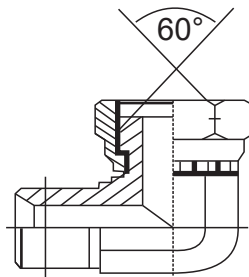

BSPT MALE - BSP FEMALE SWIVEL ADAPTOR 90°

ITEMS	DESCRIPTION	BSPT MALE	BSP FEMALE
AD55-02	1/8 BSPT MALE - 1/8 BSP FEMALE 90°	1/8 BSPT	1/8 BSP
AD55-04	1/4 BSPT MALE - 1/4 BSP FEMALE 90°	1/4 BSPT	1/4 BSP
AD55-0406	1/4 BSPT MALE - 3/8 BSP FEMALE 90°	1/4 BSPT	3/8 BSP
AD55-0604	3/8 BSPT MALE - 1/4 BSP FEMALE 90°	3/8 BSPT	1/4 BSP
AD55-06	3/8 BSPT MALE - 3/8 BSP FEMALE 90°	3/8 BSPT	3/8 BSP
AD55-0608	3/8 BSPT MALE - 1/2 BSP FEMALE 90°	3/8 BSPT	1/2 BSP
AD55-08	1/2 BSPT MALE - 1/2 BSP FEMALE 90°	1/2 BSPT	1/2 BSP
AD55-0812	1/2 BSPT MALE - 3/4 BSP FEMALE 90°	1/2 BSPT	3/4 BSP
AD55-12	3/4 BSPT MALE - 3/4 BSP FEMALE 90°	3/4 BSPT	3/4 BSP
AD55-1208	3/4 BSPT MALE - 1/2 BSP FEMALE 90°	3/4 BSPT	1/2 BSP
AD55-16	1" BSPT MALE - 1" BSP FEMALE 90°	1" BSPT	1" BSP
AD55-20	1 1/4 BSPT MALE - 1 1/4 BSP FEMALE 90°	1 1/4 BSPT	1 1/4 BSP