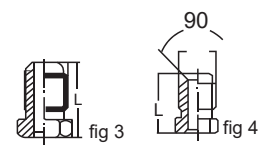

COHLINE NUTS FOR BRAKE TUBE

ITEMS	MALE/FEMALE	FIG	THREAD SIZE	TUBE OD	ACROSS FLATS	O/L LENGTH	FLARE TYPE
933-0300	FEMALE	1	M10X1.0	4.75	13	16.0	DOUBLE
971-0300	MALE	2	M10X1.0	4.75	11	16.0	SINGLE
971-0400	MALE	2	M12X1.0	6.00	12	20.0	SINGLE
971-0403	MALE	3	M12X1.0	4.75	13	20.0	SINGLE
971-0600	MALE	2	M14X1.5	8.00	14	25.0	SINGLE
971-0651	MALE	2	M14X1.0	8.00	14	16.5	SINGLE
971-0800	MALE	2	M16X1.5	10.0	17	25.0	SINGLE
972-0300	MALE	4	M10X1.0	4.75	11	17.0	DOUBLE
972-0400	MALE	4	M12X1.0	6.00	12	20.0	DOUBLE
972-0403	MALE	4	M12X1.0	4.75	12	20.0	DOUBLE
972-0600	MALE	4	M14X1.5	8.00	14	25.0	DOUBLE
972-0651	MALE	4	M14X1.0	8.00	14	16.5	DOUBLE
973-0300	MALE	5	3/8-24UNF	4.75	11	20.0	SINGLE
974-0300	MALE	6	3/8-24UNF	4.75	10	20.0	DOUBLE
974-0600	MALE	6	1/2-20UNF	8.00	13	16.0	DOUBLE
974-1008	MALE	6	5/8-18UNF	10.0	17	16.5	DOUBLE
999-0200	MALE	2	12-20UNF	6.00	13	17.0	DOUBLE
999-0203	MALE	6	M10X1.25	4.75	10	15.0	DOUBLE
999-0204	MALE	7	M10X1.25	4.75	10	19.0	SINGLE
999-0210	MALE	6	7/16-24UNF	6.00	11	15.5	DOUBLE
999-0215	MALE	6	1/2-20UNF	4.75	13	18.0	DOUBLE
999-0216	MALE	6	7/16-20UNF	4.75	12	18.0	DOUBLE
999-0217	MALE	6	7/16-20UNF	6.00	12	21.0	DOUBLE
999-0218	MALE	2	7/16-20UNF	4.75	11	21.0	SINGLE
999-0224	MALE	8	M10X1.0	4.75	11	24.0	SINGLE
999-0404	FEMALE	9	3/8-24UNF	4.75	14	17.5	DOUBLE
999-0443	FEMALE	10	3/8-24UNF	4.75	14	17.5	SINGLE