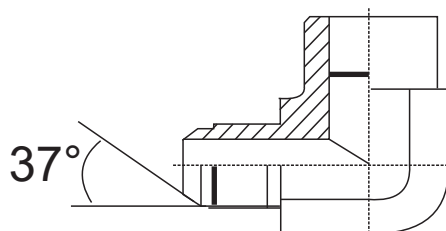

JIC MALE - NPT FEMALE REDUCER 90°

ITEMS	DESCRIPTION	JIC MALE	NPT FEMALE
AR69-0402	7/16 JIC MALE - 1/8 NPT FEMALE 90°	7/16-20	1/8 NPT
AR69-0404	7/16 JIC MALE - 1/4 NPT FEMALE 90°	7/16-20	1/4 NPT
AR69-0406	7/16 JIC MALE - 3/8 NPT FEMALE 90°	7/16-20	3/8 NPT
AR69-0504	1/2 JIC MALE - 1/4 NPT FEMALE 90°	1/2-20	1/4 NPT
AR69-0604	9/16 JIC MALE - 1/4 NPT FEMALE 90°	9/16-18	1/4 NPT
AR69-0606	9/16 JIC MALE - 3/8 NPT FEMALE 90°	9/16-18	3/8 NPT
AR69-0804	3/4 JIC MALE - 1/4 NPT FEMALE 90°	3/4-16	1/4 NPT
AR69-0806	3/4 JIC MALE - 3/8 NPT FEMALE 90°	3/4-16	3/8 NPT
AR69-0808	3/4 JIC MALE - 1/2 NPT FEMALE 90°	3/4-16	1/2 NPT
AR69-1008	7/8 JIC MALE - 1/2 NPT FEMALE 90°	7/8-14	1/2 NPT
AR69-1208	1 1/16 JIC MALE - 1/2 NPT FEMALE 90°	1 1/16-12	1/2 NPT
AR69-1212	1 1/16 JIC MALE - 3/4 NPT FEMALE 90°	1 1/16-12	3/4 NPT
AR69-1616	1 5/16 JIC MALE - 1" NPT FEMALE 90°	1 5/16-12	1" NPT
AR69-2020	1 5/8 JIC MALE - 1 1/4 NPT FEMALE 90°	1 5/8-12	1 1/4 NPT