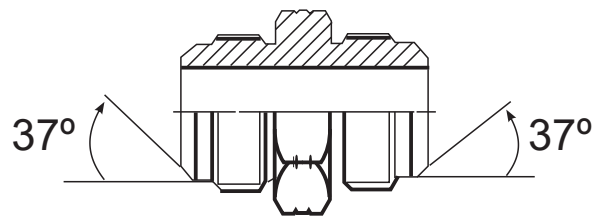

JIC MALE - JIC MALE ADAPTOR

ITEMS	DESCRIPTION	JIC THREAD	JIC THREAD	PRICE
AD17-04	7/16 JIC MALE - 7/16 JIC MALE	7/16-20	7/16-20	10.35
AD17-0405	7/16 JIC MALE - 1/2-20 JIC MALE	7/16-20	1/2-20	12.80
AD17-0406	7/16 JIC MALE - 9/16 JIC MALE	7/16-20	9/16-18	12.60
AD17-0408	7/16 JIC MALE - 3/4 JIC MALE	7/16-20	3/4-16	27.25
AD17-05	1/2- JIC MALE - 1/2 JIC MALE	1/2-20	1/2-20	13.65
AD17-06	9/16 JIC MALE - 9/16 JIC MALE	9/16-18	9/16-18	11.50
AD17-0608	9/16 JIC MALE - 3/4 JIC MALE	9/16-18	3/4-16	22.20
AD17-08	3/4 JIC MALE - 3/4 JIC MALE	3/4-16	3/4-16	16.90
AD17-0810	3/4 JIC MALE - 7/8 JIC MALE	3/4-16	7/8-14	36.10
AD17-0812	3/4 JIC MALE - 1 1/16 JIC MALE	3/4-16	1 1/16-12	40.00
AD17-10	7/8 JIC MALE - 7/8 JIC MALE	7/8-14	7/8-14	22.80
AD17-1012	7/8 JIC MALE - 1 1/16 JIC MALE	7/8-14	1 1/16-12	42.90
AD17-1016	7/8 JIC MALE - 1 5/16 JIC MALE	7/8-14	1 5/16-12	74.00
AD17-12	1 1/16 JIC MALE - 1 1/16 JIC MALE	1 1/16-12	1 1/16-12	32.55
AD17-1216	1 1/16 JIC MALE - 1 5/16 JIC MALE	1 1/16-12	1 5/16-12	74.90
AD17-16	1 5/16 JIC MALE - 1 5/16 JIC MALE	1 5/16-12	1 5/16-12	51.00
AD17-1620	1 5/16 JIC MALE - 1 5/8 JIC MALE	1 5/16-12	1 5/8-12	140.35
AD17-20	1 5/8 JIC MALE - 1 5/8 JIC MALE	1 5/8-12	1 5/8-12	111.45
AD17-24	1 7/8 JIC MALE - 1 7/8 JIC MALE	1 7/8-12	1 7/8-12	156.25
AD17-32	2 1/2 JIC MALE - 2 1/2 JIC MALE	2 1/2-12	2 1/2-12	456.70