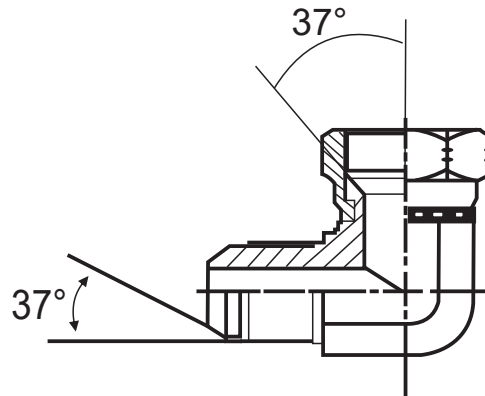

JIC MALE - JIC FEMALE SWIVEL ADAPTOR 90°

ITEMS	DESCRIPTION	JIC MALE	JIC FEMALE
AD43-04	7/16 JIC MALE - 7/16 JIC FEMALE 90°	7/16-20	7/16-20
AD43-05	1/2 JIC MALE - 1/2 JIC FEMALE 90°	1/2-20	1/2-20
AD43-06	9/16 JIC MALE - 9/16 JIC FEMALE 90°	9/16-18	9/16-18
AD43-08	3/4 JIC MALE - 3/4 JIC FEMALE 90°	3/4-16	3/4-16
AD43-10	7/8 JIC MALE - 7/8 JIC FEMALE 90°	7/8-14	7/8-14
AD43-12	1 1/16 JIC MALE - 1 1/16 JIC FEMALE 90°	1 1/16-12	1 1/16-12
AD43-16	1 5/16 JIC MALE - 1 5/16 JIC FEMALE 90°	1 5/16-12	1 5/16-12
AD43-20	1 5/8 JIC MALE - 1 5/8 JIC FEMALE 90°	1 5/8-12	1 5/8-12
AD43-24	1 7/8 JIC MALE - 1 7/8 JIC FEMALE 90°	1 7/8-12	1 7/8-12
AD43-32	2 1/2 JIC MALE - 2 1/2 JIC FEMALE 90	2 1/2-12	2 1/2-12