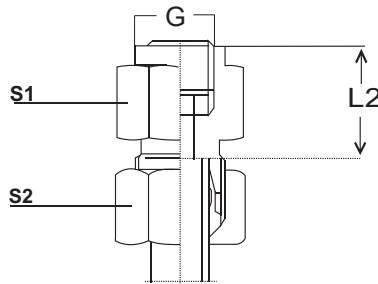

MAV GAUGE CONNECTORS

ITEMS	DESCRIPTION	PIPE OD	L2	S1	S2	G
660613	MAV06LR	M06	23	19	14	1/4
660621	MAV06SR	M06	30	30	17	1/2
660813	MAV08LR	M08	23	19	17	1/4
660821	MAV08SR	M08	30	30	19	1/2
661013	MAV10LR	M10	23	19	19	1/4
661021	MAV10SR	M10	30	30	22	1/2
661213	MAV12LR	M12	23	19	22	1/4
661221	MAV12SR	M12	30	30	24	1/2
660013	MAV RING 1/4					
660021	MAV RING 1/2