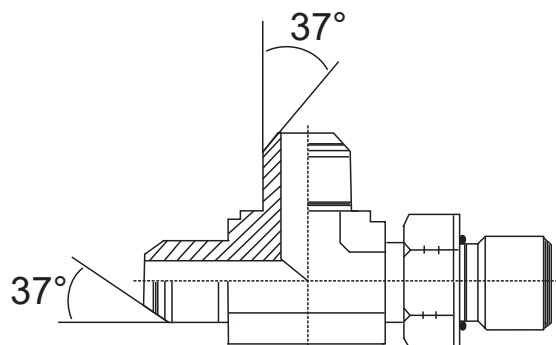

JIC MALE - SAE MALE RUN TEE

ITEMS	DESCRIPTION	JIC MALE	SAE MALE ON RUN
AT95-040404	7/16 JIC MALE - 7/16 SAE MALE ON RUN	7/16-20	7/16-20
AT95-050505	1/2 JIC MALE - 1/2 SAE MALE ON RUN	1/2-20	1/2-20
AT95-060606	9/16 JIC MALE - 9/16 SAE MALE ON RUN	9/16-18	9/16-18
AT95-080808	3/4 JIC MALE - 3/4 SAE MALE ON RUN	3/4-16	3/4-16
AT95-101010	7/8 JIC MALE - 7/8 SAE MALE ON RUN	7/8-14	7/8-14
AT95-121212	1 1/16 JIC MALE - 1 1/16 SAE MALE ON RUN	1 1/16-12	1 1/16-12
AT95-161616	1 5/16 JIC MALE - 1 5/16 SAE MALE ON RUN	1 5/16-12	1 5/16-12
AT95-202020	1 5/8 JIC MALE - 1 5/8 SAE MALE ON RUN	1 5/8-12	1 5/8-12