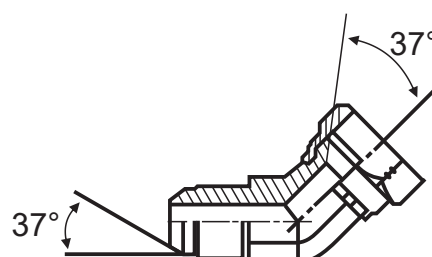

JIC MALE - JIC FEMALE SWIVEL ADAPTOR 45°

ITEMS	DESCRIPTION	JIC MALE	JIC FEMALE
AD42-04	7/16 JIC MALE - 7/16 JIC FEMALE 45°	7/16-20	7/16-20
AD42-05	1/2 JIC MALE - 1/2 JIC FEMALE 45°	1/2-20	1/2-20
AD42-06	9/16 JIC MALE - 9/16 JIC FEMALE 45°	9/16-18	9/16-18
AD42-08	3/4 JIC MALE - 3/4 JIC FEMALE 45°	3/4-16	3/4-16
AD42-10	7/8 JIC MALE - 7/8 JIC FEMALE 45°	7/8-14	7/8-14
AD42-12	1 1/16 JIC MALE - 1 1/16 JIC FEMALE 45°	1 1/16-12	1 1/16-12
AD42-16	1 5/16 JIC MALE - 1 5/16 JIC FEMALE 45°	1 5/16-12	1 5/16-12
AD42-20	1 5/8 JIC MALE - 1 5/8 JIC FEMALE 45°	1 5/8-12	1 5/8-12
AD42-24	1 7/8 JIC MALE - 1 7/8 JIC FEMALE 45°	1 7/8-12	1 7/8-12
AD42-32	2 1/2 JIC MALE - 2 1/2 JIC FEMALE 45°	2 1/2-12	2 1/2-12