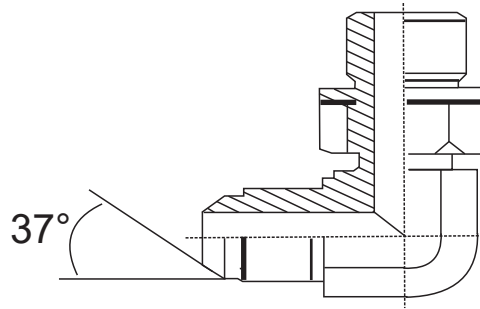

JIC MALE - METRIC MALE ADAPTOR 90°

ITEMS	DESCRIPTION	JIC THREAD	METRIC THREAD	PRICE
AD18-0616-90°	9/16 JIC MALE - M16X1.5 MALE 90°	9/16-18	M16X1.5	83.35
AD18-0816-90°	3/4 JIC MALE - M16X1.5 MALE 90°	3/4-16	M16X1.5	100.75
AD18-0818-90°	3/4 JIC MALE - M18X1.5 MALE 90°	3/4-16	M18X1.5	97.20
AD18-0822-90°	3/4 JIC MALE - M22X1.5 MALE 90°	3/4-16	M22X1.5	130.40