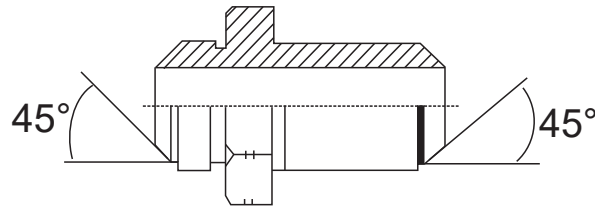

SAE BULKHEAD WITH LOCKNUT

ITEMS	DESCRIPTION	SAE THREAD
AB80-06	5/8 SAE BULKHEAD WITH LOCKNUT	5/8-18